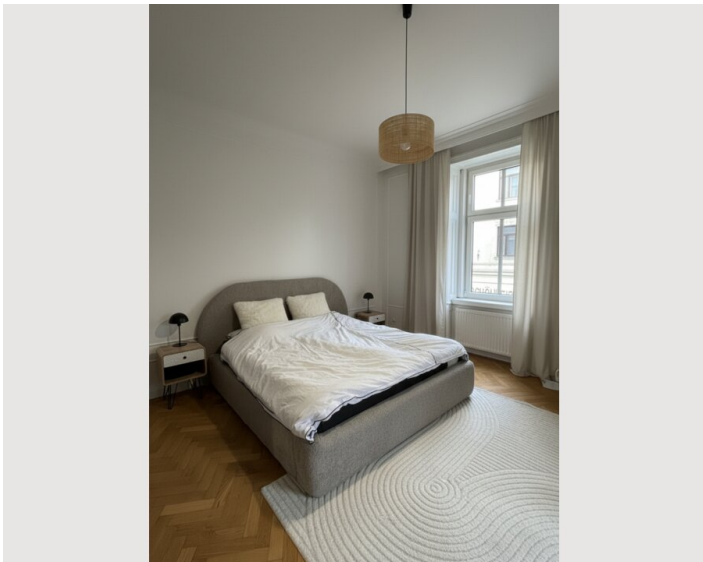

Informations

- Suitable for construction workers
- Smoking not allowed
- Pets forbidden
- Bicycle room free of charge
- Suitable for children
- Short-term parking zone subject to a charge
- Regular cleaning at extra cost

Picture gallery