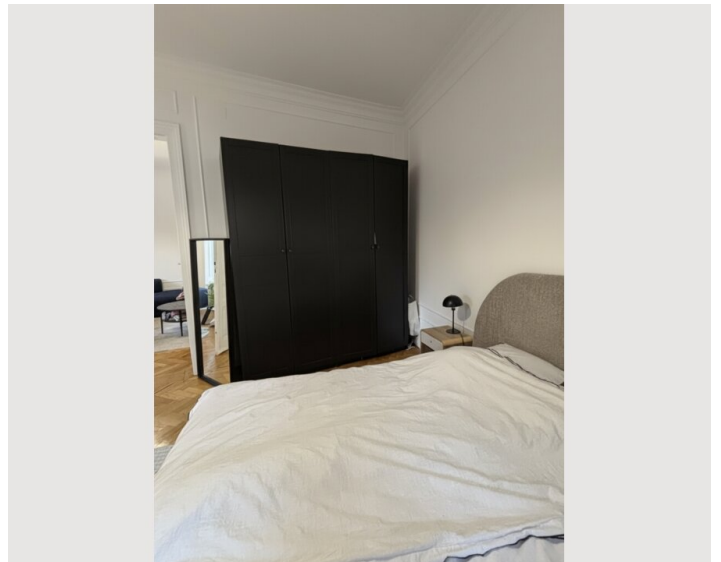

Informations

- Suitable for construction workers
- Smoking not allowed
- Pets forbidden
- Bicycle room free of charge
- Suitable for children
- Short-term parking zone subject to a charge
- Regular cleaning at extra cost

Picture gallery