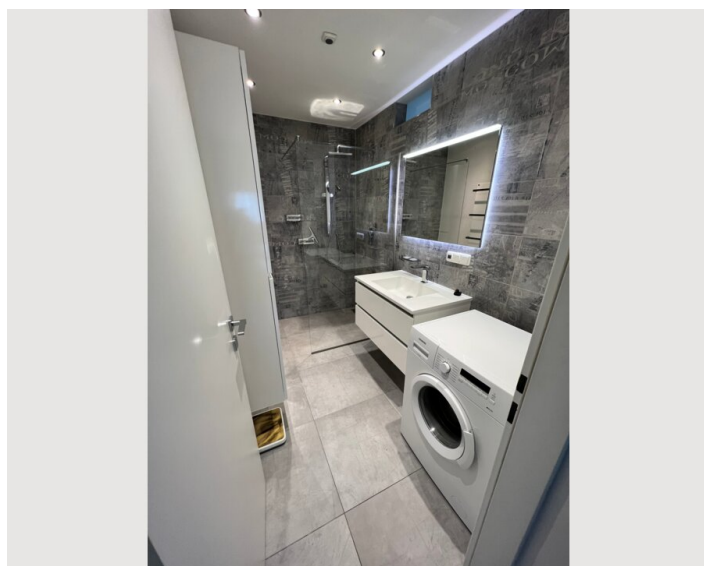

Equipment & Features

Basic equipment

- Balcony
- TV
- Parking space
- Garden sharing
- Private washing machine

Kitchen

- Private kitchen
- Glasses/Tableware
- Microwave
- Cooking utensils
- Dishwasher

Informations

- Smoking not allowed
- Pets forbidden
- Desk/Workplace
- Bicycle room free of charge

Picture gallery