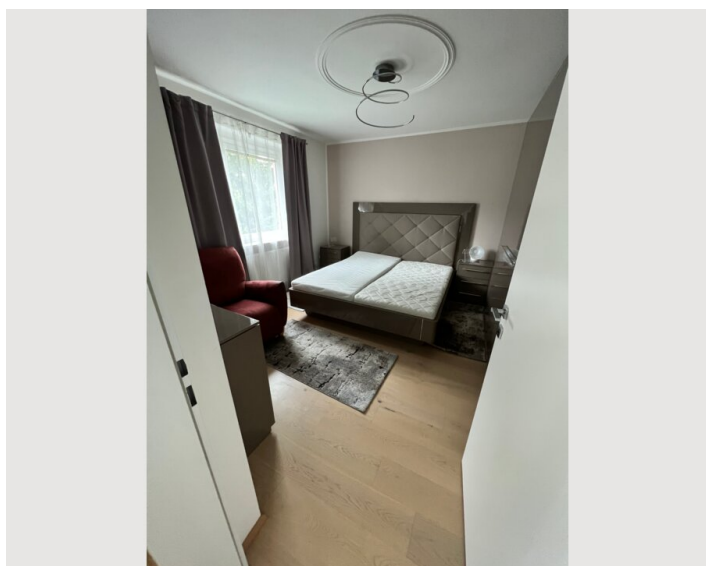

Equipment & Features

Basic equipment

- Balcony
- TV
- Parking space
- Garden sharing
- Private washing machine

Kitchen

- Private kitchen
- Glasses/Tableware
- Microwave
- Cooking utensils
- Dishwasher

Informations

- Smoking not allowed
- Pets forbidden
- Desk/Workplace
- Bicycle room free of charge

Picture gallery