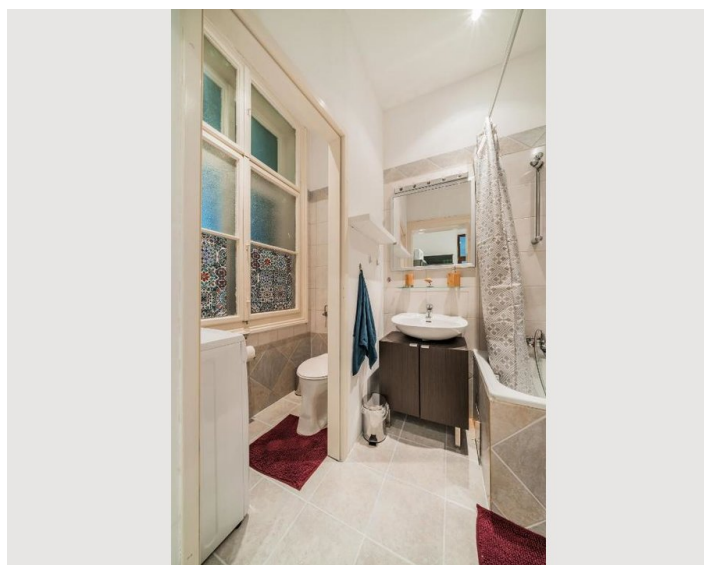

Picture gallery