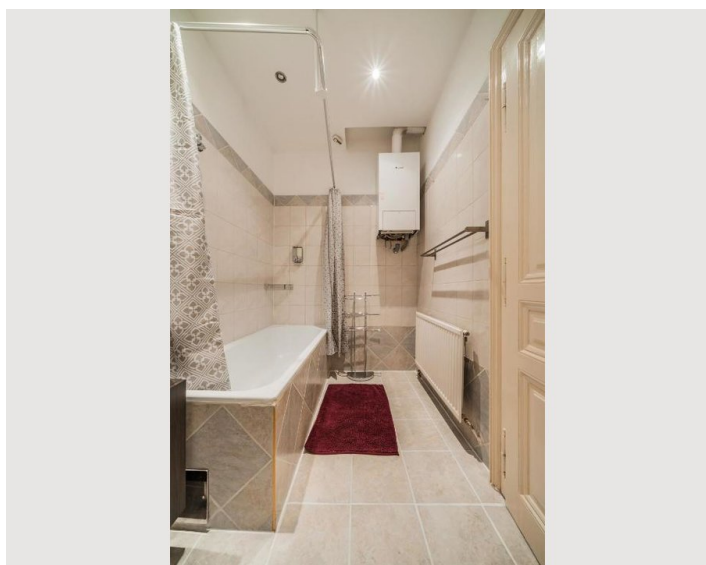

Picture gallery