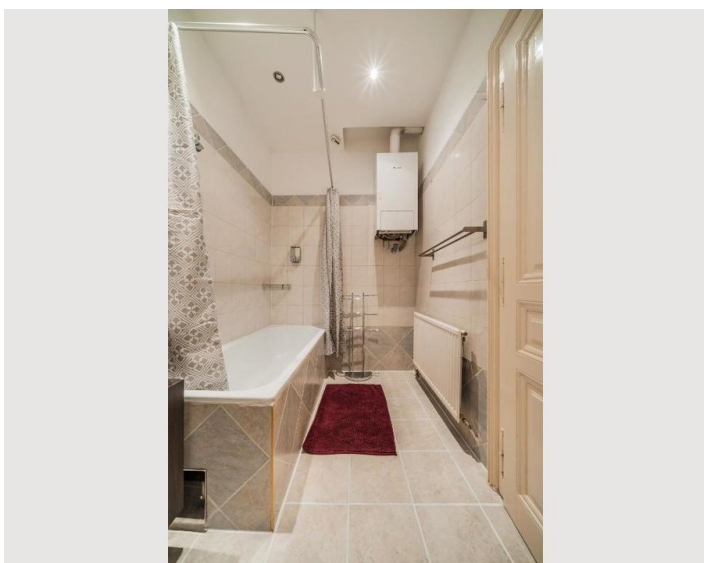

Picture gallery