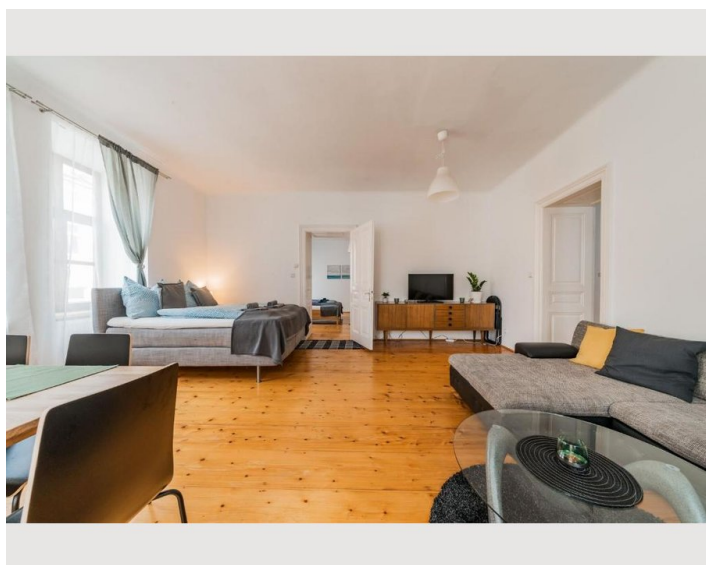

Picture gallery