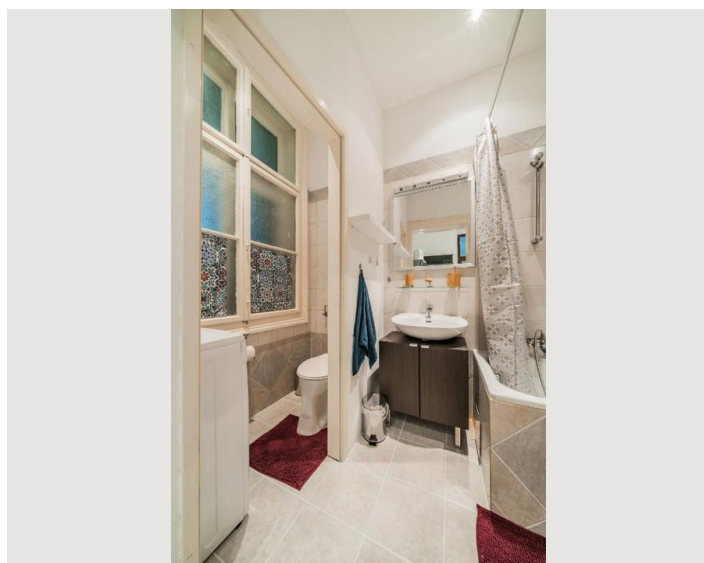

Picture gallery