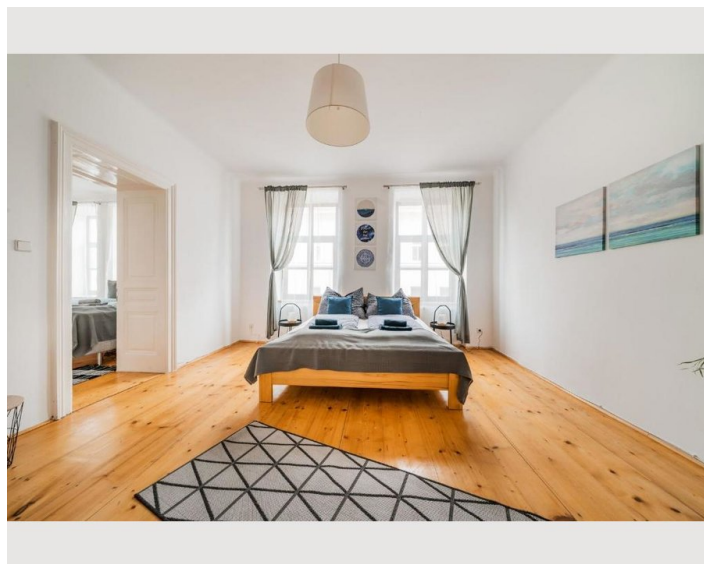

Picture gallery