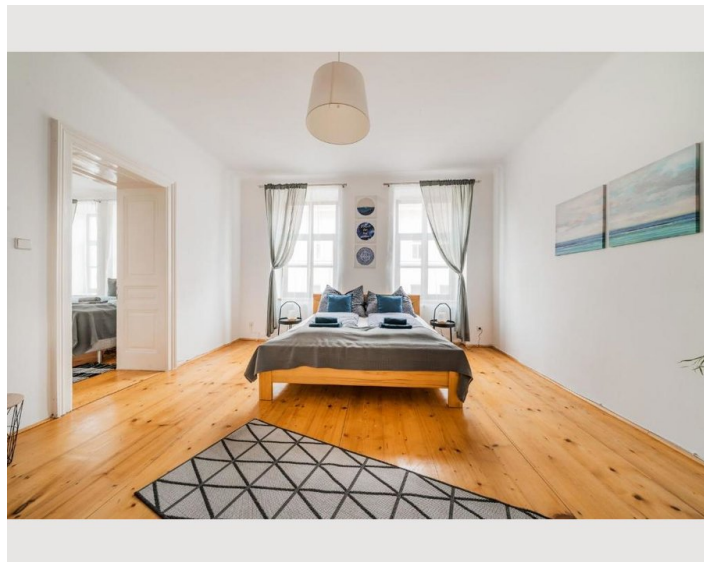

Picture gallery