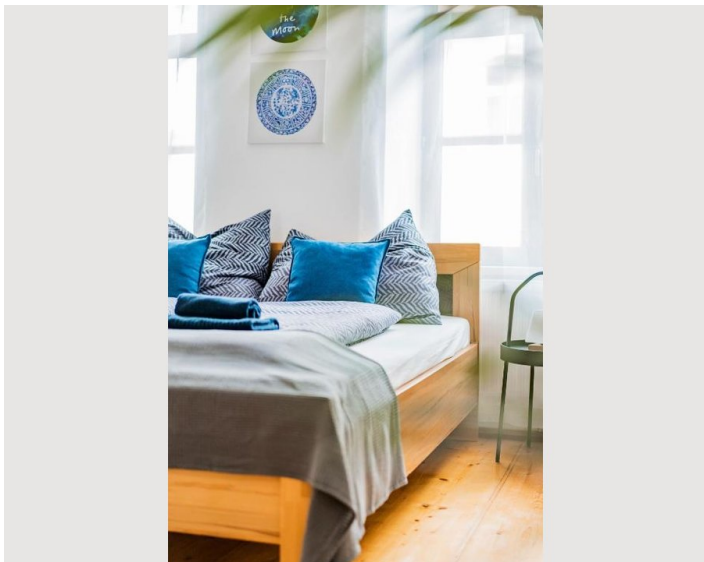

Picture gallery