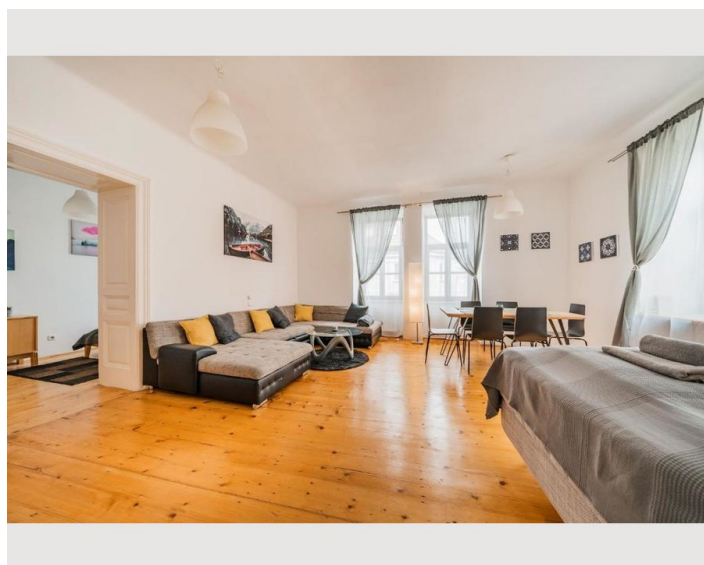

Picture gallery