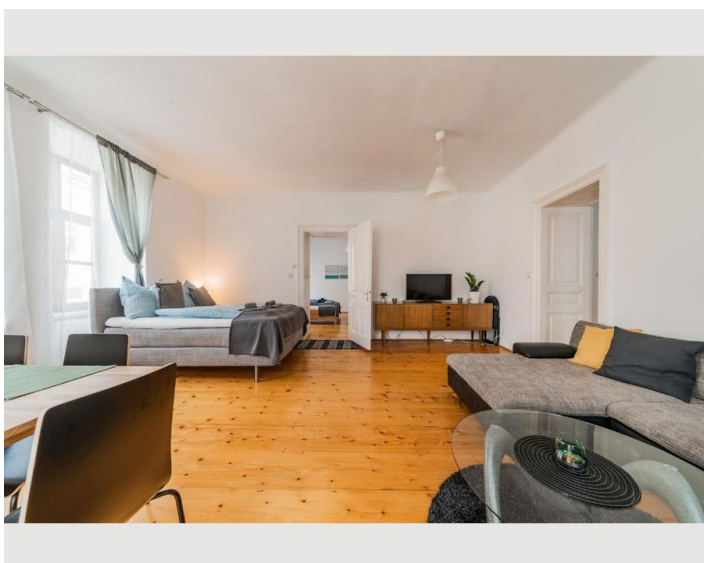

Picture gallery