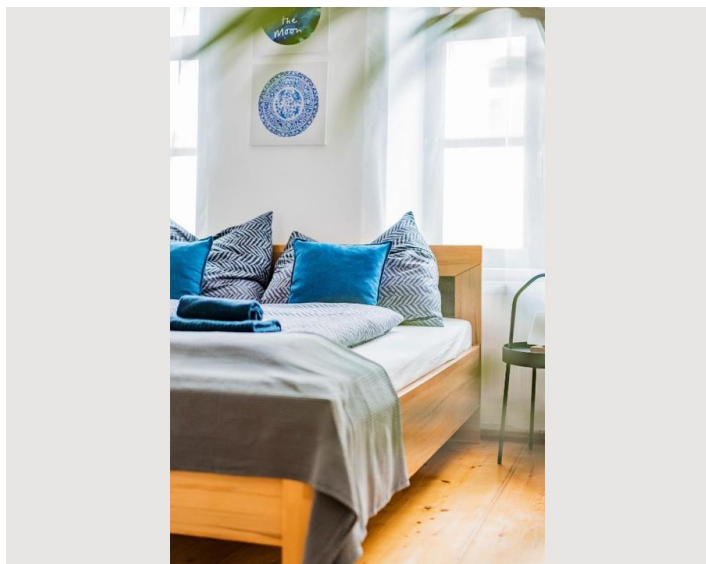

Picture gallery