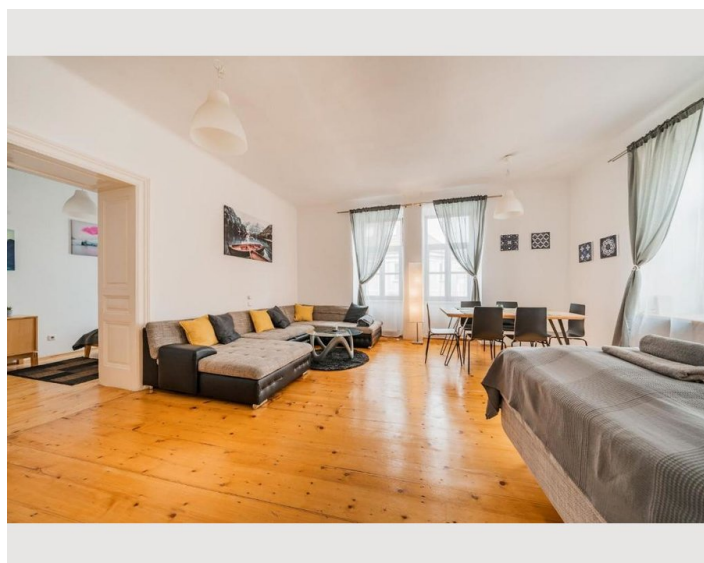

Picture gallery