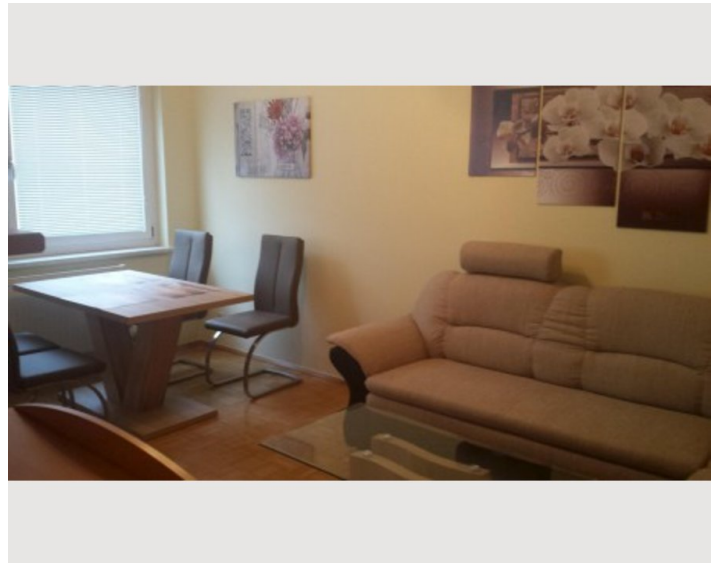

Informations

- Smoking not allowed
- Pets forbidden
- Short-term parking zone subject to a charge

Additional services

- Garage

All prices are gross per month - billing is done directly with the lessor.

Picture gallery