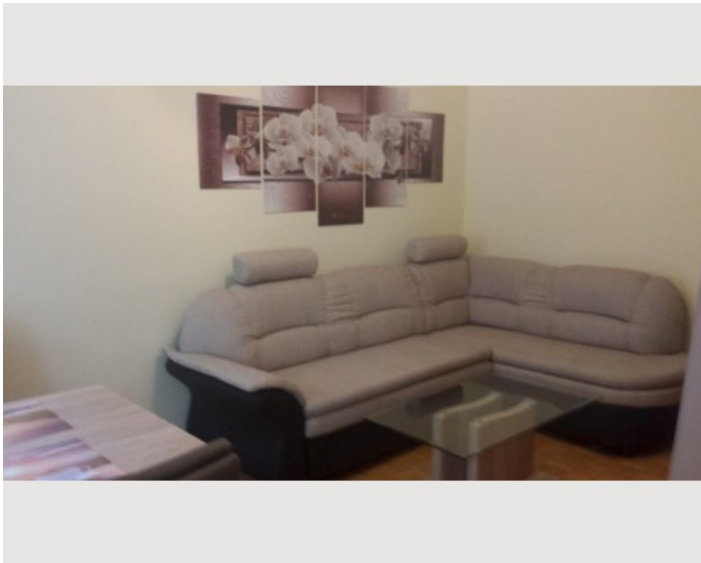

Informations

- Smoking not allowed
- Pets forbidden
- Short-term parking zone subject to a charge

Additional services

- Garage

All prices are gross per month - billing is done directly with the lessor.

Picture gallery