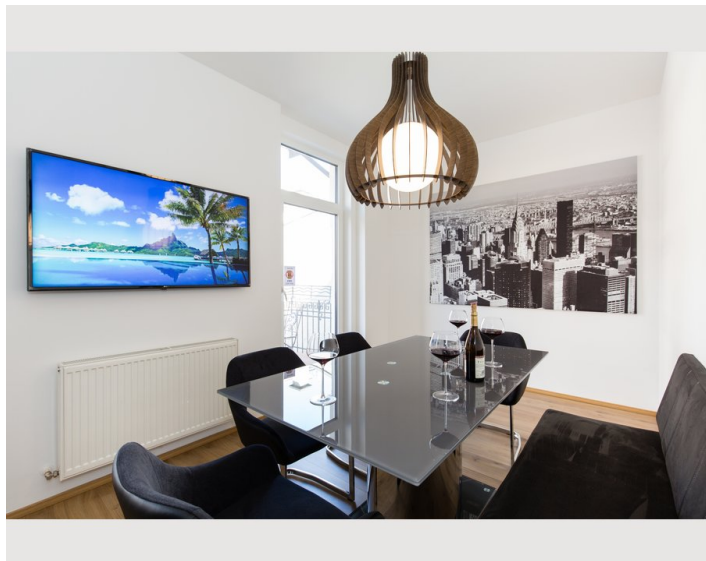

Picture gallery