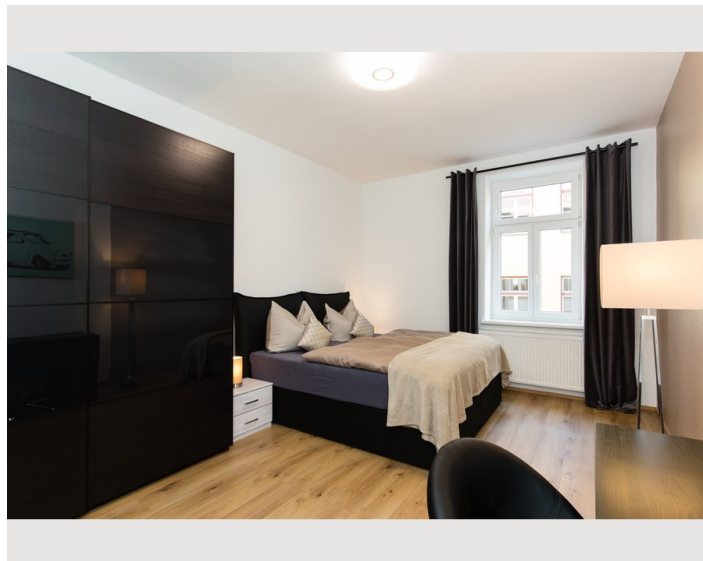

Picture gallery