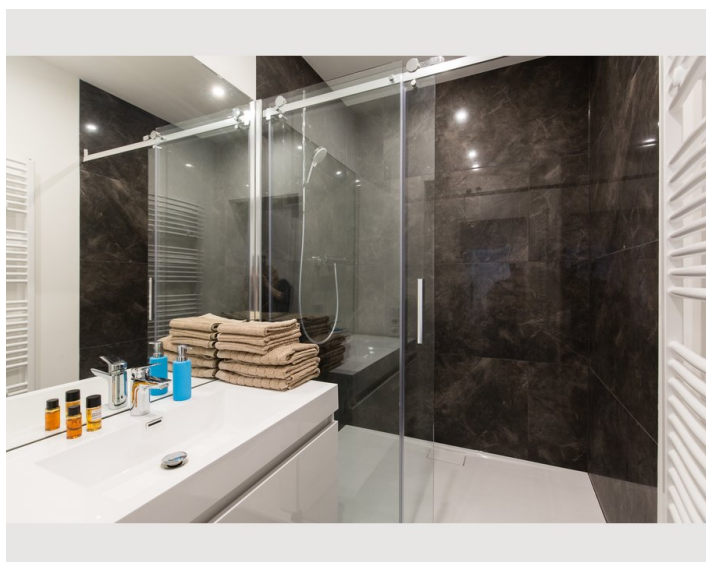

Picture gallery