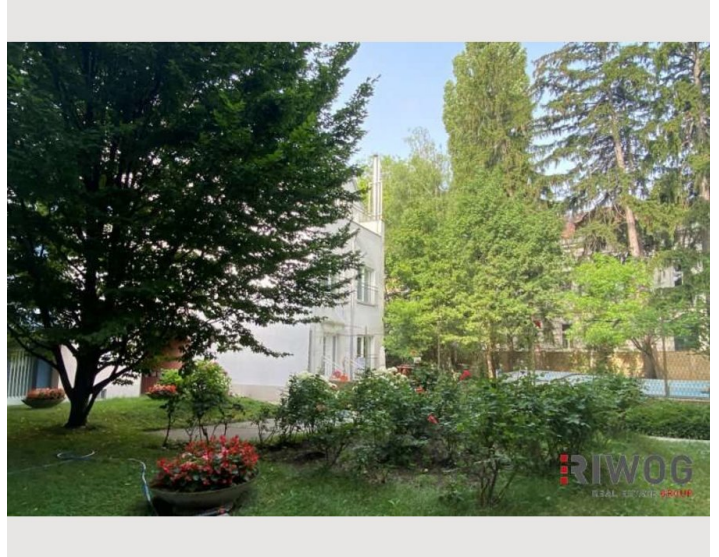

STUDIO APARTMENT, 1140 VIENNA

Apartment near Schönbrunn Palace

Object number: SCHO2

[View and rent online](#)

The idyllic Apartment Schönbrunn is only 400m away from the Schönbrunn Palace and the Hietzing underground station and is surrounded by two of Vienna's most beautiful parks, the Schönbrunn Palace Park and the Auer Welsbach Park.

Description of accommodation

The Apartment is on the ground floor in a tranquil location in an idyllic inner courtyard of an apartment building planted with roses and trees. It has a small separate kitchen and a small bathroom and is extensively equipped.

Picture gallery

Infrastructure

-  Undergroundstation Hietzing (U4, Tramway 10, 49, 52 60)  Bus stop (10A)

The Apartment is perfectly connected to the center of Vienna and the Westbahn via the Hietzing underground station, which is 400m away. Furthermore, the Schönbrunner Schlosspark and the Auer Welsbach Park, 2 of the most beautiful parks in Vienna, are within a 5-minute walking distance.