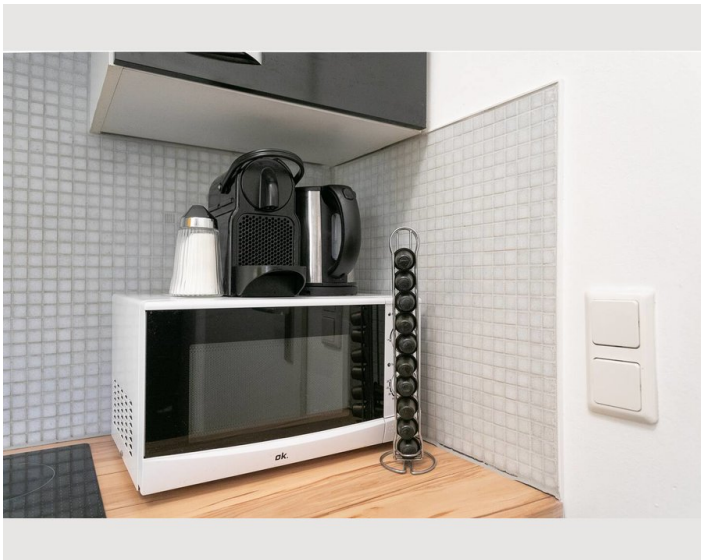

Informations

- Smoking not allowed
- Desk/Workplace
- Regular cleaning at extra cost
- Short-term parking zone subject to a charge
- Pets forbidden

Picture gallery