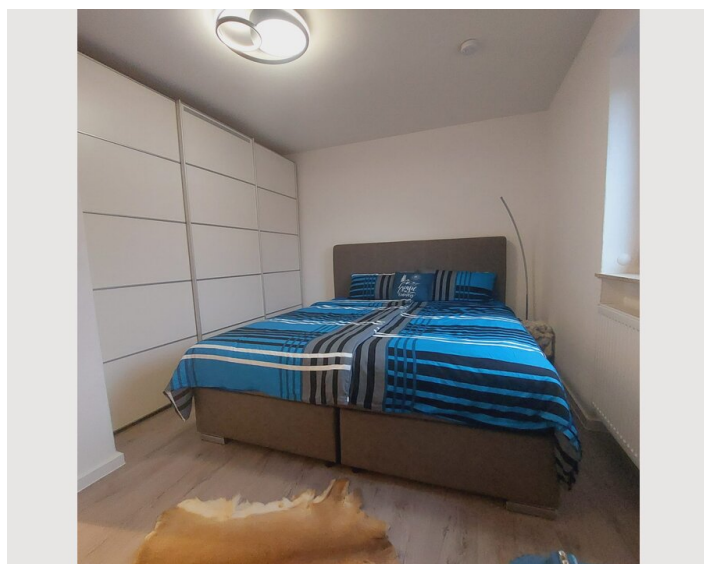

Picture gallery

Infrastructure

walking distance

Bus station in walking distance